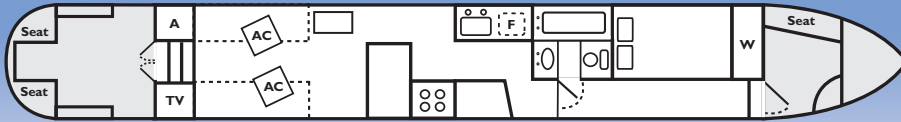

47ft 2/4 BERTH

Oxford

1 double and 2 singles or 2 doubles. All lower berths. Armchairs and loose furniture. 10 day hire available.

57ft 4/6 BERTH

Blenheim, Brockhall, Corsham, Farnborough, Godstow, Rousham, Upton
2 doubles and 2 singles or 3 doubles or 1 double and 3 singles. All fixed low berths except rear double/dinette. 10 day hire available.

66ft 6/8 BERTH

Braunston, Broughton, Deddington, Devizes, Wallingford

Double and 6 singles, or 2 doubles and 4 singles, or 3 doubles and 2 singles, or 7 singles. All fixed low berths except rear double/dinette. 10 day hire available.

69ft 8/10 BERTH

Buckby, Dundas

Double and 8 singles, or 2 doubles and 5 singles, or 3 doubles and 3 singles, or 9 singles. All fixed berths except rear double/dinette. 10 day hire available.

69ft 8/10 BERTH

Aynho, Cropredy

Double and 7 singles, or 2 doubles and 6 singles, or 3 doubles and 4 singles, or 8 singles. All fixed berths except rear double/dinette. 10 day hire available.

69ft 10/12 BERTH

Cassiobury, Chalford, Inglesham, Semington