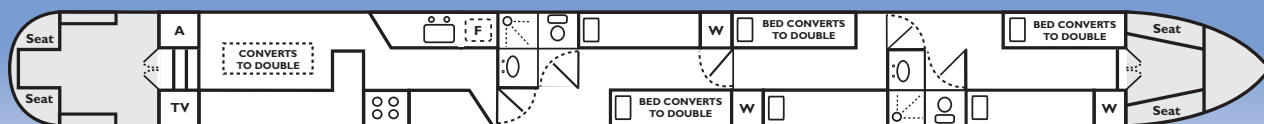

47ft 2/4 BERTH

Oxford

1 double and 2 singles or 2 doubles. All lower berths. Armchairs and loose furniture. 10 day hire available.

57ft 4/6 BERTH

Blenheim, Brockhall, Corsham, Farnborough, Godstow, Rousham, Upton
2 doubles and 2 singles or 3 doubles or 1 double and 3 singles. All fixed low berths except rear double/dinette. 10 day hire available.

66ft 6/8 BERTH

Braunston, Broughton, Deddington, Devizes, Wallingford

Double and 6 singles, or 2 doubles and 4 singles, or 3 doubles and 2 singles, or 7 singles. All fixed low berths except rear double/dinette. 10 day hire available.

69ft 8/10 BERTH

Buckby, Dundas

Double and 8 singles, or 2 doubles and 5 singles, or 3 doubles and 3 singles, or 9 singles. All fixed berths except rear double/dinette. 10 day hire available.

69ft 8/10 BERTH

1 double and 9 singles, or 2 doubles and 8 singles, or 10 singles. All fixed berths except rear double/dinette. Available from Heyford only. 10 day hire available.