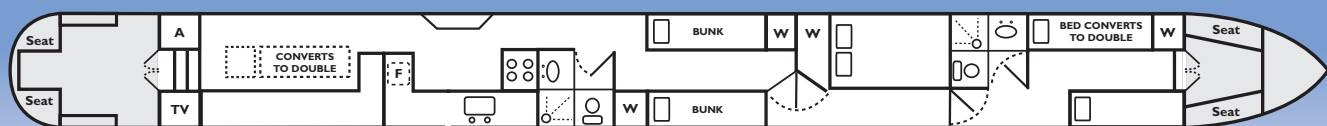

47ft 2/4 BERTH

Oxford

1 double and 2 singles or 2 doubles. All lower berths. Armchairs and loose furniture. 10 day hire available.

57ft 4/6 BERTH

Blenheim, Brockhall, Corsham, Farnborough, Godstow, Rousham, Upton
2 doubles and 2 singles or 3 doubles or 1 double and 3 singles. All fixed low berths except rear double/dinette. 10 day hire available.

66ft 6/8 BERTH

Braunston, Broughton, Deddington, Devizes, Wallingford

Double and 6 singles, or 2 doubles and 4 singles, or 3 doubles and 2 singles, or 7 singles. All fixed low berths except rear double/dinette. 10 day hire available.

69ft 8/10 BERTH

Buckby, Dundas

Double and 8 singles, or 2 doubles and 5 singles, or 3 doubles and 3 singles, or 9 singles. All fixed berths except rear double/dinette. 10 day hire available.

69ft 8/10 BERTH

Aynho, Cropredy

Double and 7 singles, or 2 doubles and 6 singles, or 3 doubles and 4 singles, or 8 singles. All fixed berths except rear double/dinette. 10 day hire available.

69ft 10/12 BERTH

Cassiobury, Chalford, Inglesham, Semington