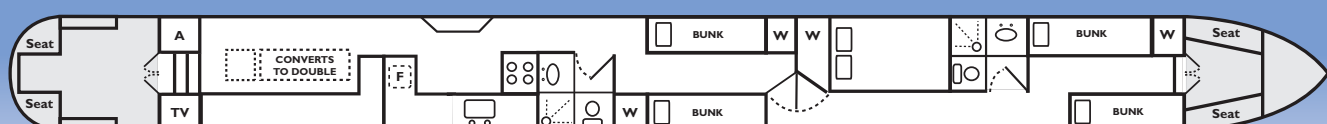

47ft 2/4 BERTH

Oxford

1 double and 2 singles or 2 doubles. All lower berths. Armchairs and loose furniture. 10 day hire available.

57ft 4/6 BERTH

Blenheim, Brockhall, Corsham, Farnborough, Godstow, Rousham, Upton
2 doubles and 2 singles or 3 doubles or 1 double and 3 singles. All fixed low berths except rear double/dinette. 10 day hire available.

66ft 6/8 BERTH

Braunston, Broughton, Deddington, Devizes, Wallingford

Double and 6 singles, or 2 doubles and 4 singles, or 3 doubles and 2 singles, or 7 singles. All fixed low berths except rear double/dinette. 10 day hire available.

69ft 8/10 BERTH

Buckby, Dundas

Double and 8 singles, or 2 doubles and 5 singles, or 3 doubles and 3 singles, or 9 singles. All fixed berths except rear double/dinette. 10 day hire available.

69ft 8/10 BERTH

Aynho, Cropredy

Double and 7 singles, or 2 doubles and 6 singles, or 3 doubles and 4 singles, or 8 singles. All fixed berths except rear double/dinette. 10 day hire available.

69ft 10/12 BERTH

Cassiobury, Chalford, Inglesham, Semington