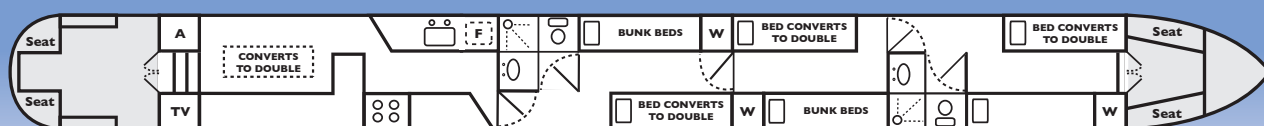

47ft 2/4 BERTH

Oxford

1 double and 2 singles or 2 doubles. All lower berths. Armchairs and loose furniture. 10 day hire available.

57ft 4/6 BERTH

Blenheim, Brockhall, Corsham, Farnborough, Godstow, Rousham, Upton
2 doubles and 2 singles or 3 doubles or 1 double and 3 singles. All fixed low berths except rear double/dinette. 10 day hire available.

66ft 6/8 BERTH

Braunston, Broughton, Deddington, Devizes, Wallingford

Double and 6 singles, or 2 doubles and 4 singles, or 3 doubles and 2 singles, or 7 singles. All fixed low berths except rear double/dinette. 10 day hire available.

69ft 8/10 BERTH

Buckby, Dundas

Double and 8 singles, or 2 doubles and 5 singles, or 3 doubles and 3 singles, or 9 singles. All fixed berths except rear double/dinette. 10 day hire available.

69ft 8/10 BERTH

1 double and 9 singles, or 2 doubles and 8 singles, or 10 singles. All fixed berths except rear double/dinette. Available from Heyford only. 10 day hire available.