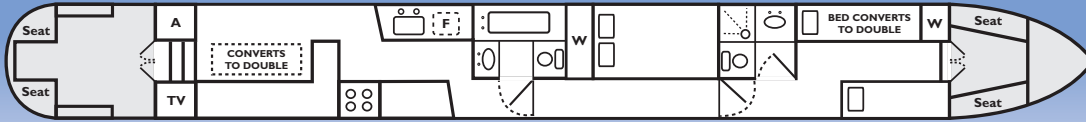

47ft 2/4 BERTH

Oxford

1 double and 2 singles or 2 doubles. All lower berths. Armchairs and loose furniture. 10 day hire available.

57ft 4/6 BERTH

Blenheim, Brockhall, Corsham, Farnborough, Godstow, Rousham, Upton
2 doubles and 2 singles or 3 doubles or 1 double and 3 singles. All fixed low berths except rear double/dinette. 10 day hire available.

66ft 6/8 BERTH

Braunston, Broughton, Deddington, Devizes, Wallingford

Double and 6 singles, or 2 doubles and 4 singles, or 3 doubles and 2 singles, or 7 singles. All fixed low berths except rear double/dinette. 10 day hire available.

69ft 8/10 BERTH

Buckby, Dundas

Double and 8 singles, or 2 doubles and 5 singles, or 3 doubles and 3 singles, or 9 singles. All fixed berths except rear double/dinette. 10 day hire available.

69ft 8/10 BERTH

1 double and 9 singles, or 2 doubles and 8 singles, or 10 singles. All fixed berths except rear double/dinette. Available from Heyford only. 10 day hire available.